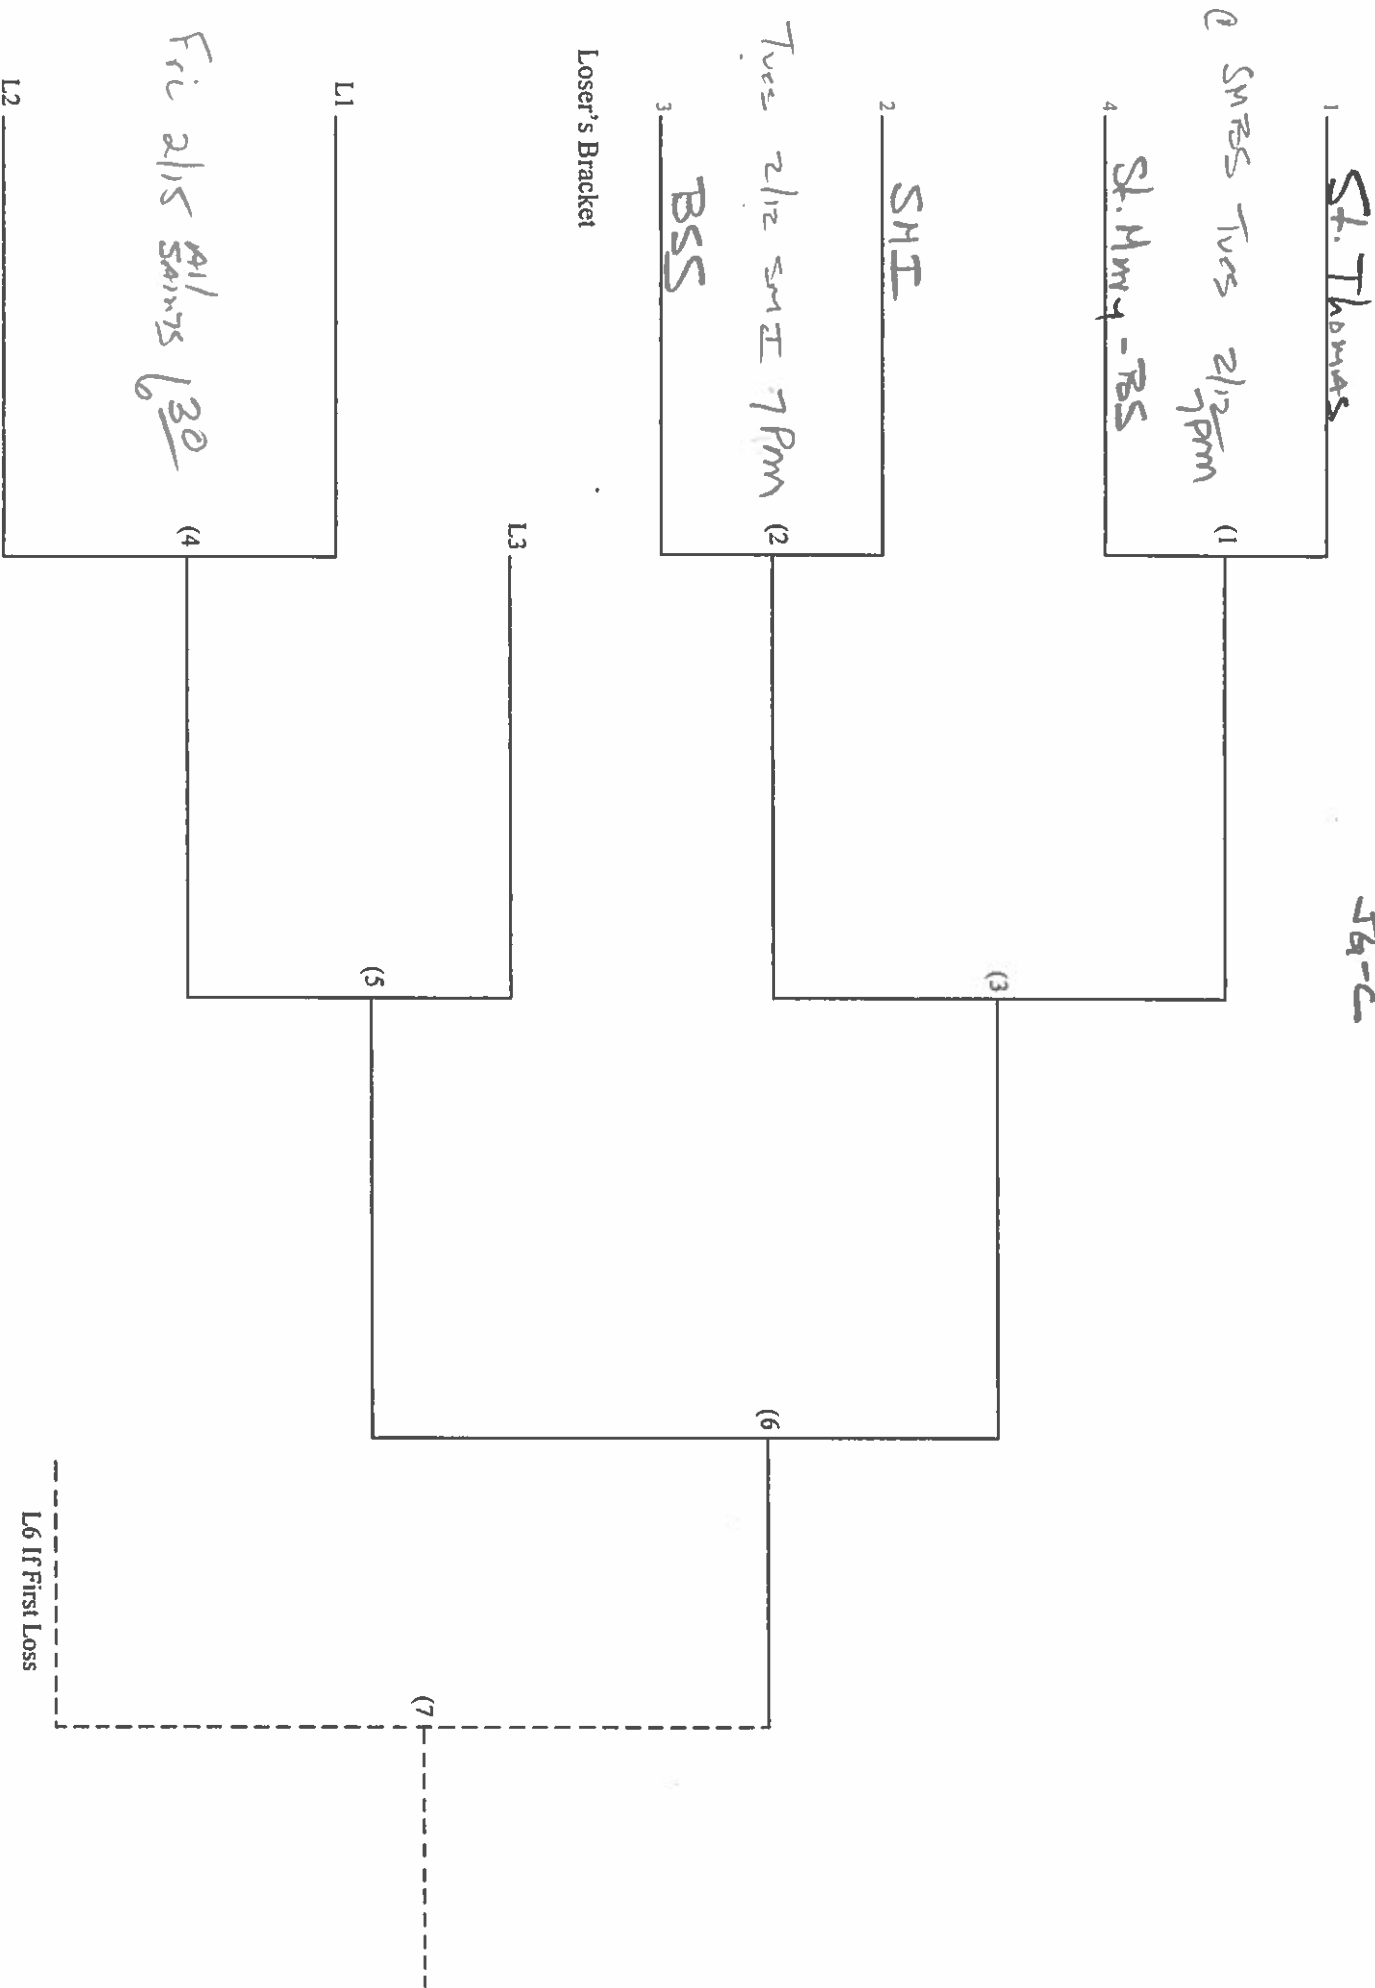

4 Team Double Elimination

54-C

2-7-19