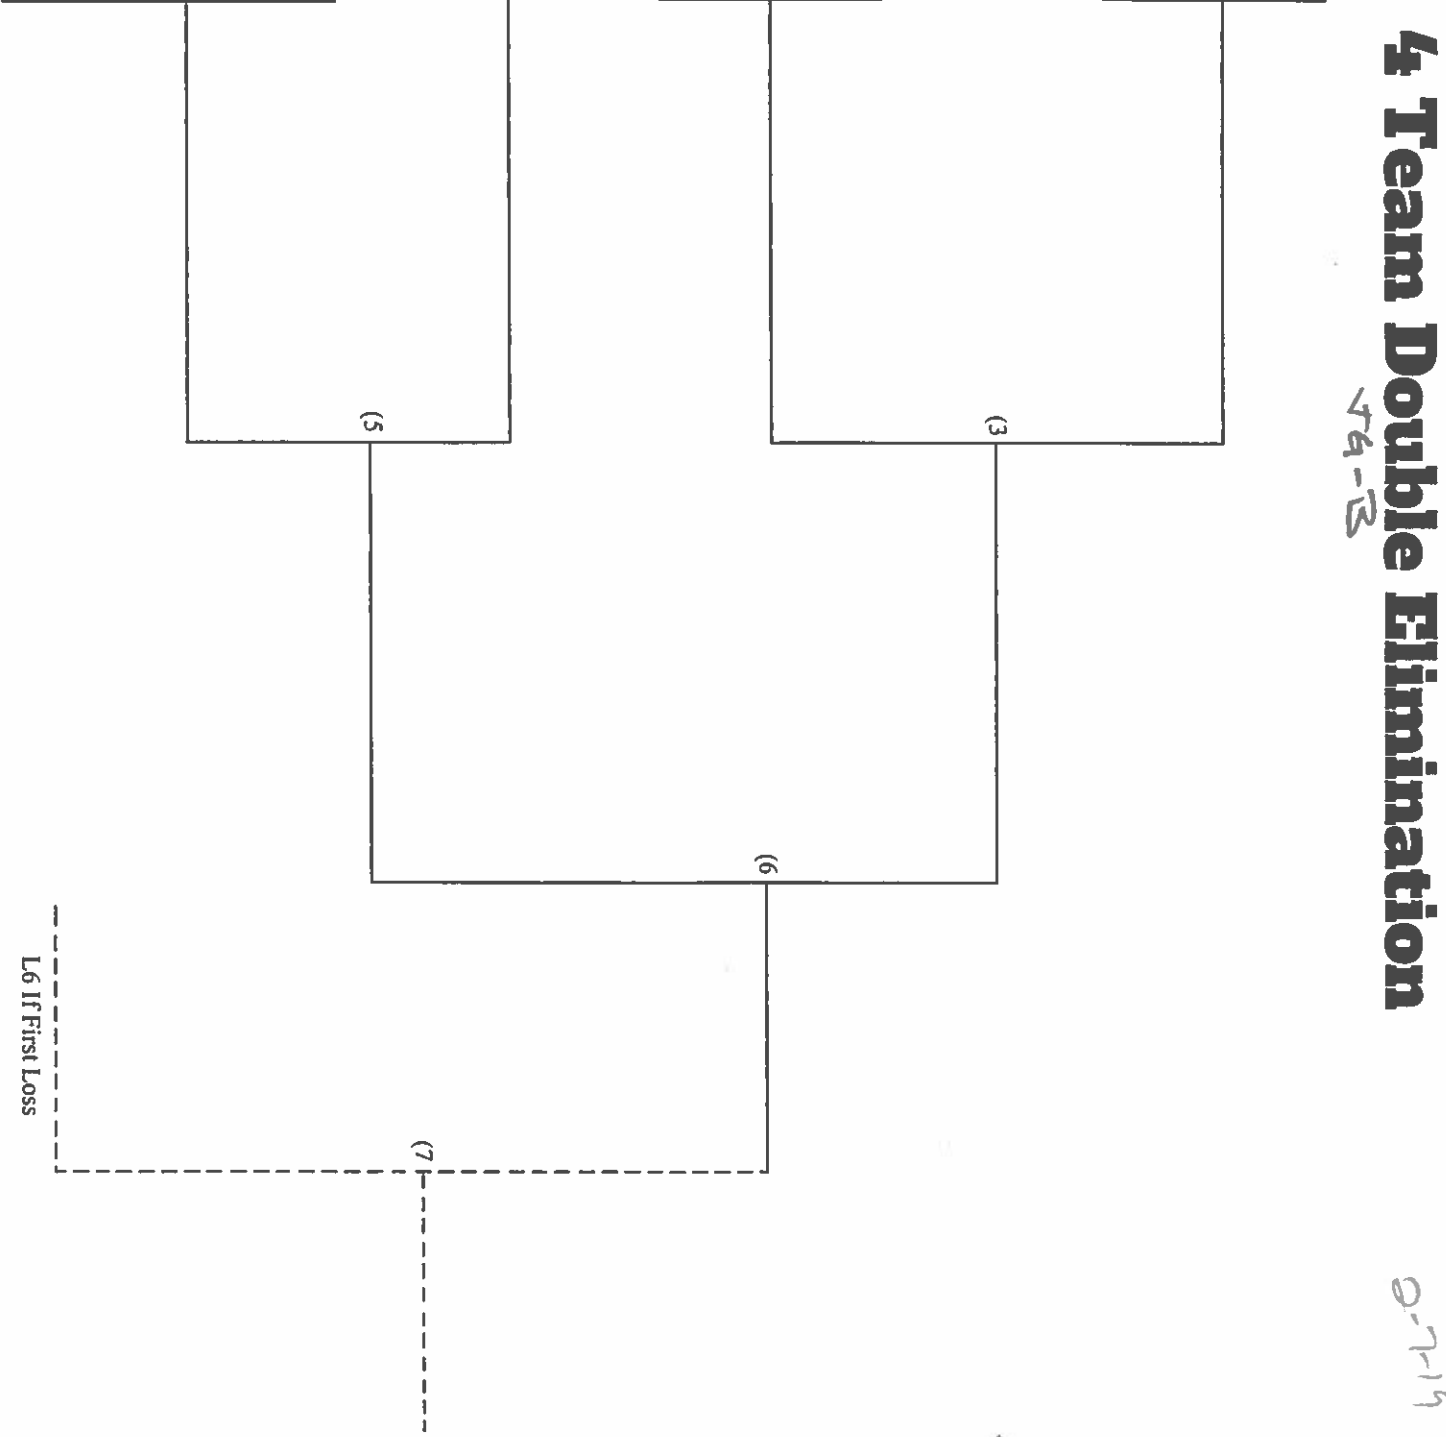

4 Team Double Elimination

5-4-13

8-7-14

1 Ogleton Park
wed 2/13 Champ 7/5
4 St. Matts

2 Colonie
wed 2/13 Champ 6/0
3 Charlotte

Loser's Bracket

L1 thurs 2/14 W-7PM
4

L6 If First Loss